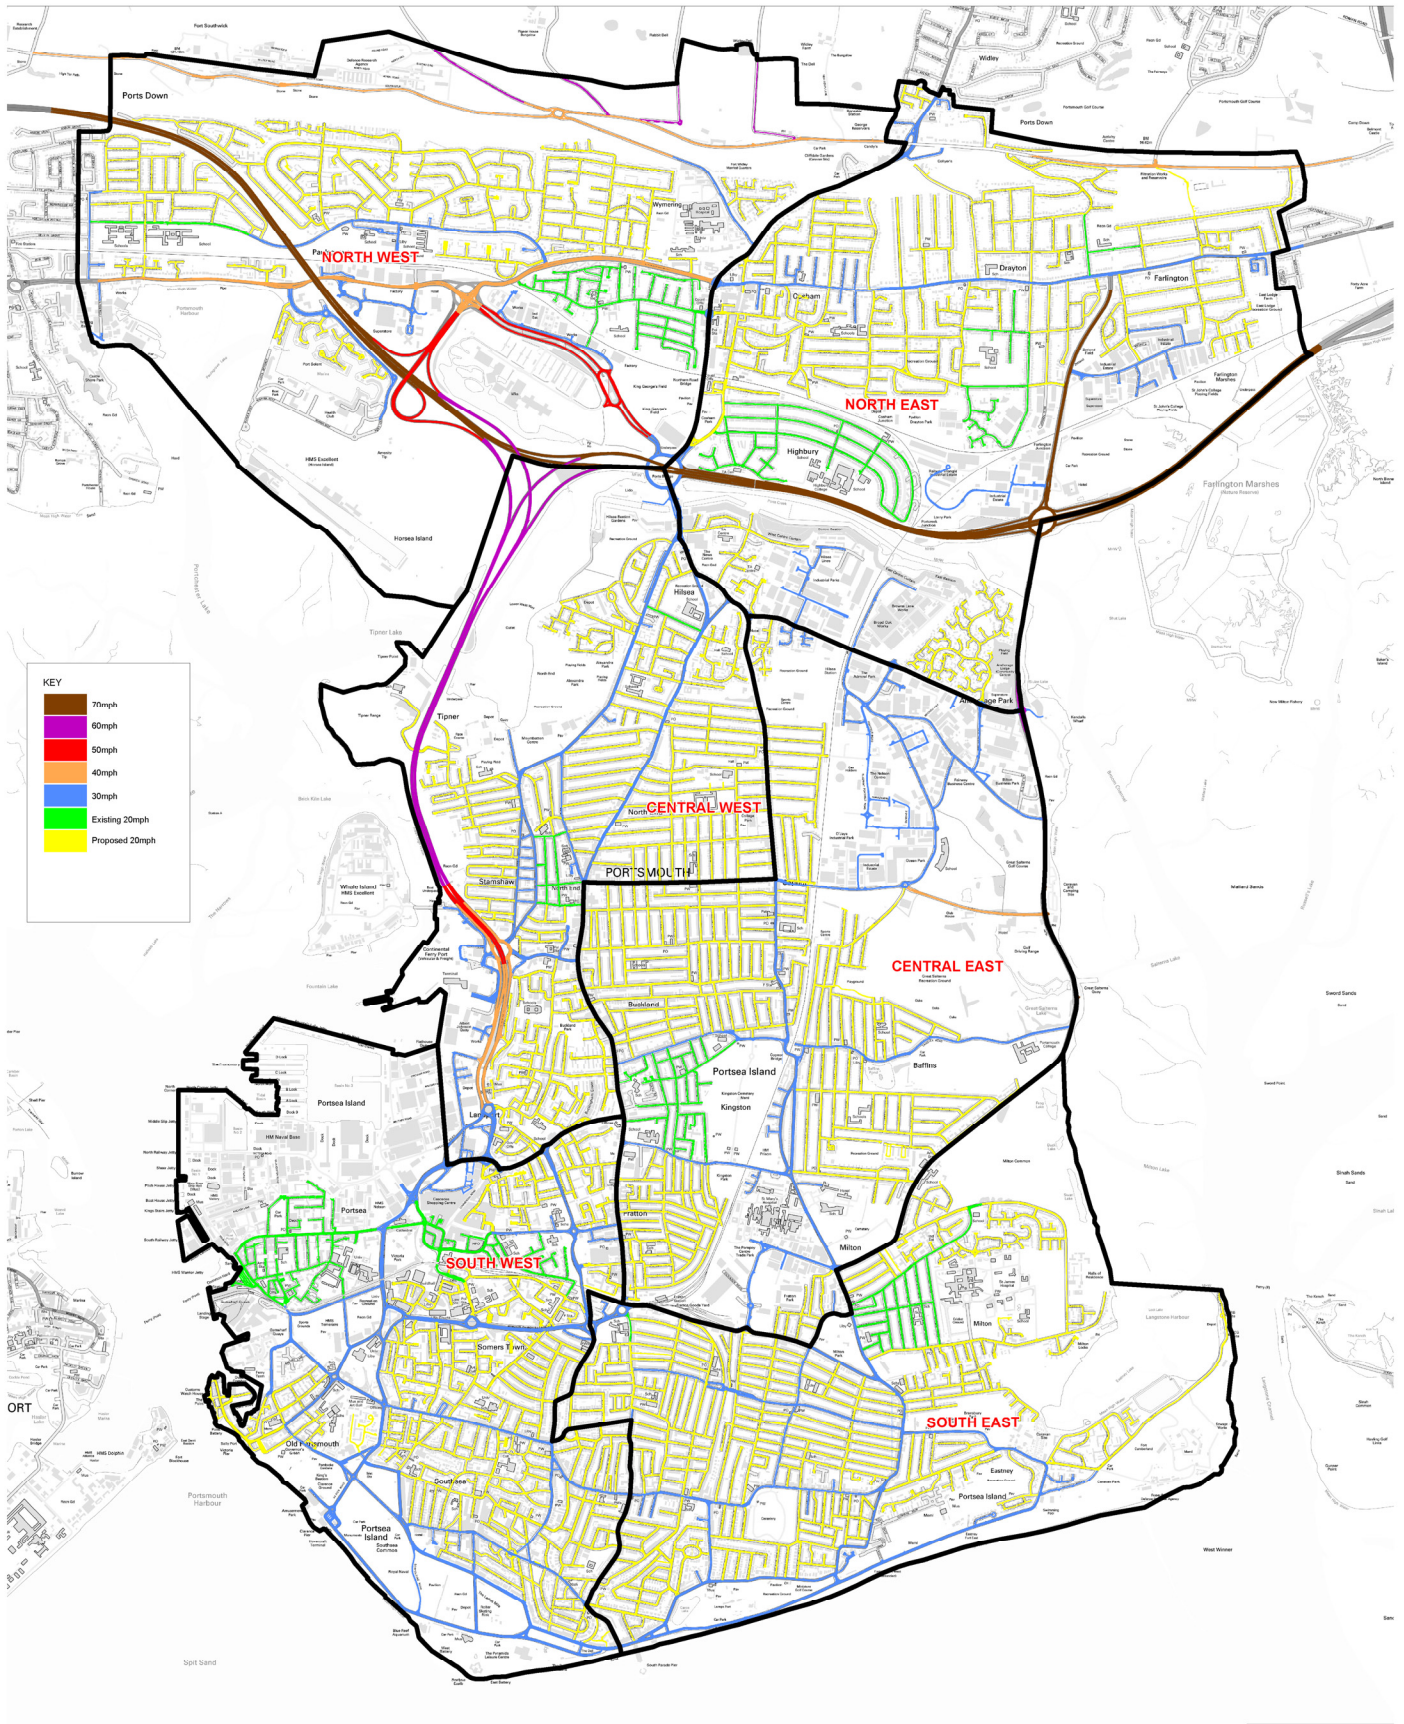

Annex Three

KEY	
	70mph
	60mph
	50mph
	40mph
	30mph
	Existing 20mph
	Proposed 20mph

<p>Portsmouth CITY COUNCIL</p>	<p>Title: Proposed City Speed Limits Appendix 1</p>	<p>Drawing No: _____</p>
	<p>Prepared by: DIRECTORATE OF ENVIRONMENT & TRANSPORT Section: INFORMATION SERVICES GROUP</p>	<p>Scale: 1:58000</p>
<p>On behalf of: _____</p>	<p>Drawn by: etr785</p>	<p>Date: 10/10/2006</p>
<p>Workspace: _____</p>	<p>Checked by: B.N.</p>	

Based or reproduced from Ordnance Survey 1:1250 Base Map with the permission of HMSO © Crown copyright reserved. Unauthorised reproduction infringes Crown copyright and may lead to prosecution or civil proceedings. Licence No. 100019671.